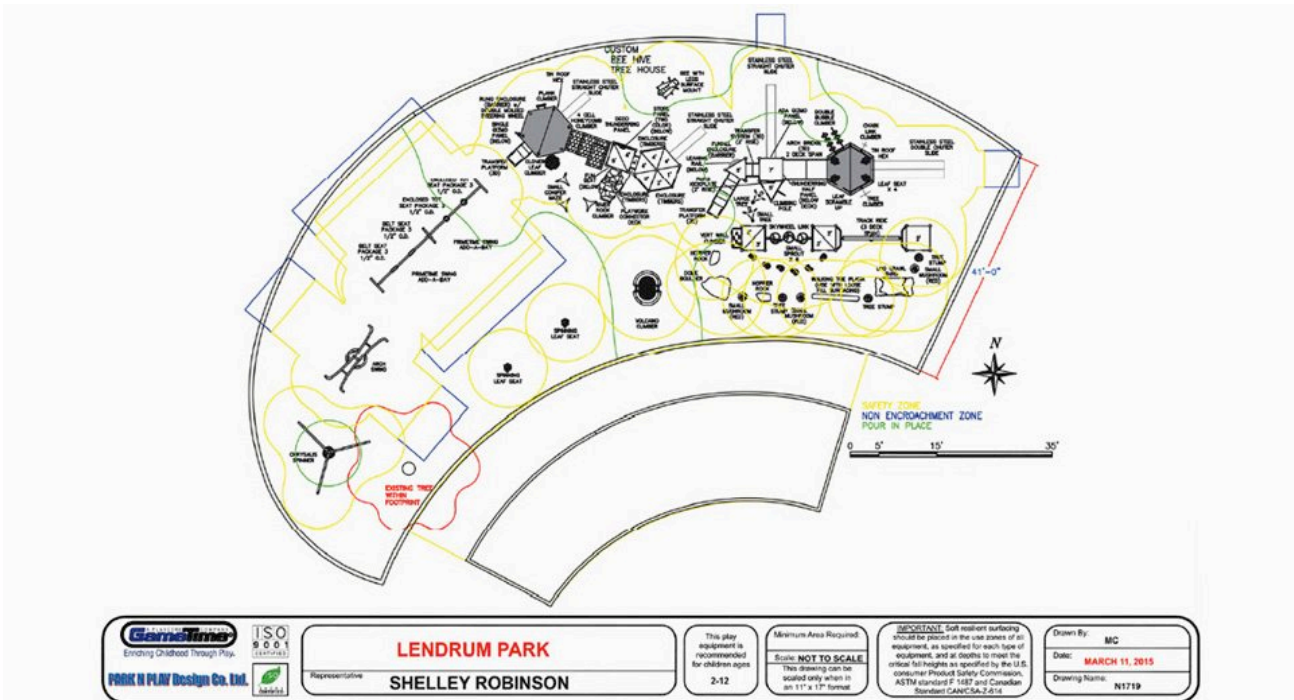

The Lendrum Park Redevelopment Committee is pleased to present the final design for the new playground! Our new playground is nature themed, featuring a custom tree play structure, tree climbers and stumps, a disc swing, a chrysalis spinner, a rock climbing volcano wall, spinning leaf seats, a double slide and an enormous bee complete with honeycomb climber!

The cost of the playground phase is $440,000, of which $47,000 was contributed by Lendrum Community League and an amazing $62,000 from the community in the form of private donations and community fundraising! Construction should begin this July. The Grand Opening is tentatively planned for Community League Day, Saturday September 19th.