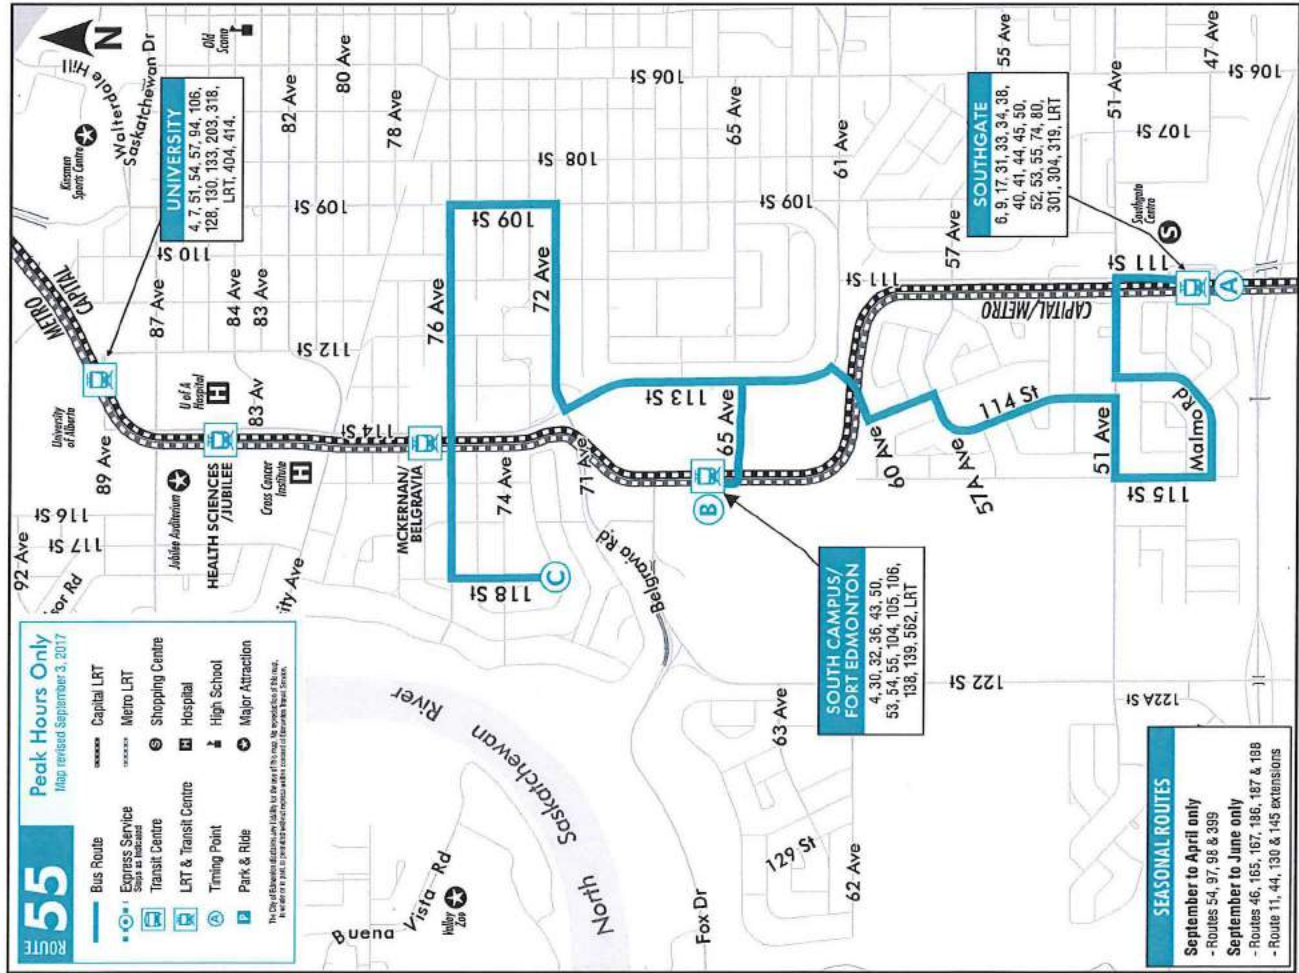

Starting September 5, 2017, service on Route 55 will be extended to McKernan and Belgravia during peak periods on weekdays. Service will operate every 30 to 60 minutes between Belgravia and Southgate Transit Centre. Route 55 will continue to service the neighbourhoods of Malmo and Lendrum. The extension of Route 55 will replace the current service on Route 327.

ETS will also introduce two new routes, Route 318 and 319, which will provide service in the following neighbourhoods: Malmo, Lendrum, Pleasantview, Allendale, Parkallen, Queen Alexandria, McKernan, Belgravia, Strathcona, Garneau, University and Windsor Park. These routes will operate every 60 minutes during weekday midday and Saturdays.

Please refer to the attached maps and schedules for more information.

Starts September 5, 2017

55 ROUTE

Southgate to Belgravia

6:45	7:03	7:18
7:45	8:03	8:18
8:15	8:33	8:48

Belgravia to Southgate

6:19	6:41	6:57	C
7:19	7:41	7:57	C
7:49	8:11	8:27	C
8:19	8:41	8:57	C
8:49	9:11		C

MONDAY TO FRIDAY

TIMING POINTS

ROUTE 318

Belgravia to University

118 St 73 Av	104 St 82 Av	University TC	117 St University Av	University TC	104 St 82 Av	118 St 73 Av
(A)	(B)	(C)	(D)	(C)	(B)	(A)
9:40	9:51	10:04	10:13	10:23	10:32	10:43
10:40	10:51	11:04	11:13	11:23	11:32	11:43
11:40	11:51	12:04	12:13	12:23	12:32	12:43
12:40	12:51	1:04	1:13	1:23	1:32	1:43
2:40	2:51	3:04	3:13	3:23	3:32	3:43
3:40	3:51	4:04	4:13	4:23	4:32	4:43
4:40	4:51	5:04	5:13	5:23	5:32	5:43